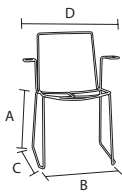

for all colour codes, see page 171

duetto

slide w/armrests

plastic colours

- blu/blue ral 5014
- nero/black
- grigio/gray ral 7003
- bianco/white 218
- rosso/red 527

main component sizes

11

12