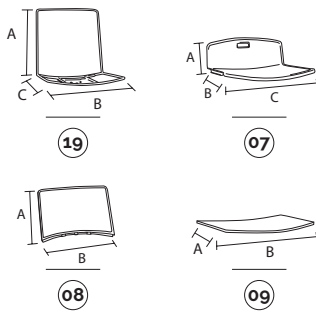

CPG
plastic cover for swivel frame

for all colour codes, see page 171

duetto

bench

plastic colours

- blu/blue ral 5014
- nero/black
- grigio/gray ral 7003
- bianco/white 218
- rosso/red 527

19 07 08 09 10

main component sizes