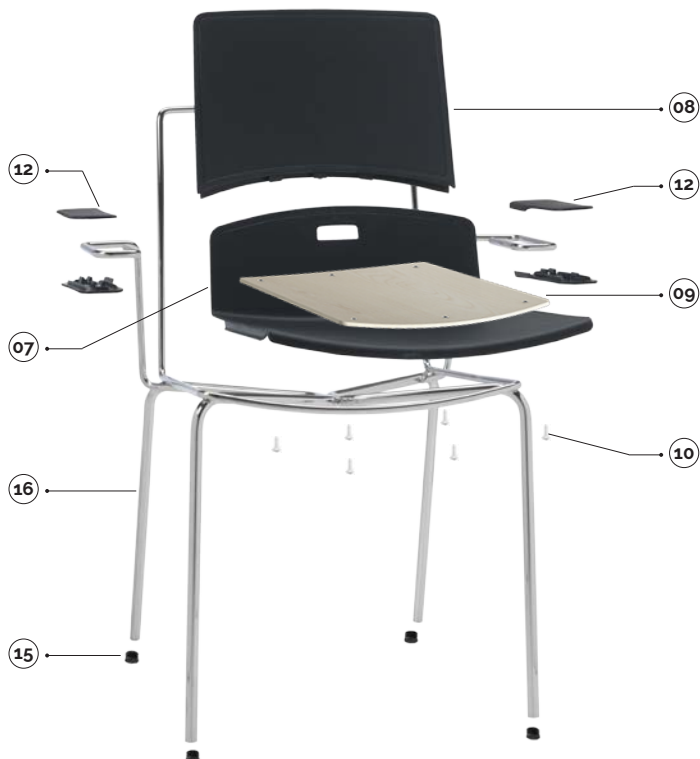

duetto

4-legs w/armrests