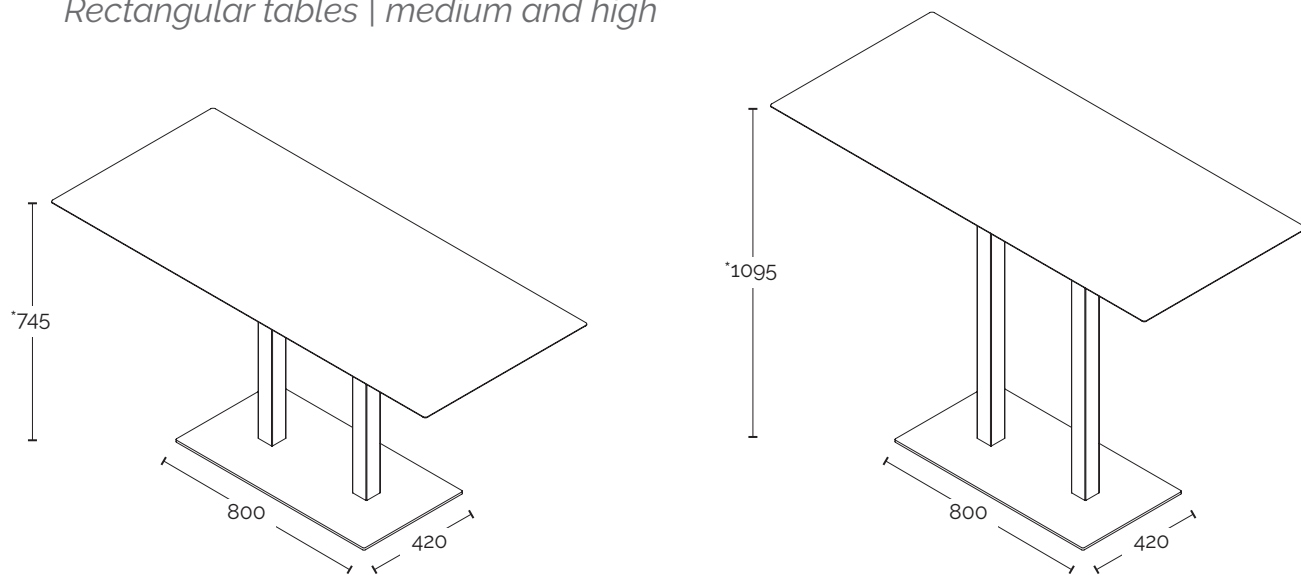

The tables, in their lowest format, boast compact dimensions and a practicality of use that allows them to be placed anywhere, for different purposes. This version is available with square or round bases and columns, which can be combined with HPL tabletops of different sizes, square or round. The range also includes a version with a metal rod base.

Quote geometriche / *Geometric dimensions*

Tavoli medi | quadrato e tondo
Medium tables | square and round

Tavoli alti | quadrato e tondo
High tables | square and round

Tavoli rettangolari | medio e alto
Rectangular tables | medium and high

Tavolini da caffè | quadrato e tondo
Coffee tables | square and round

*Le dimensioni non comprendono il piano.
**The geometric dimension does not include the table top.*

*Le dimensioni non comprendono il piano.
**The geometric dimension does not include the table top.*