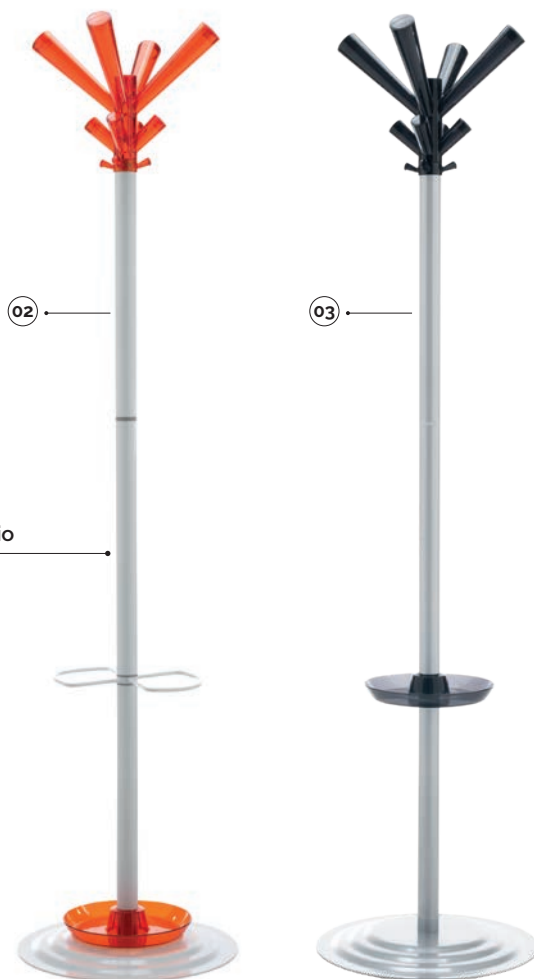

coat hangers

components

designed by:
stefano bettio

main component sizes

02

03

02 joy-appendiabito a colonna con portaombrelli componenti in plastica joy-coat hanger with umbrella stand plastic components

code	finishing	plastic	q.kit	q.pack	a	b	c	d	kg.x1	vol.x1
110404-100	● grigio/grey	○ transparent	x1	50	1750	415	380	40	8,65	mc. 0.039
110404-101	● grigio/grey	● orange transparent	x1	50	1750	415	380	40	8,65	mc. 0.039
110404-102	● grigio/grey	● fumé transparent	x1	50	1750	415	380	40	8,65	mc. 0.039
110405-100	○ bianco/white	○ transparent	x1	50	1750	415	380	40	8,65	mc. 0.039
110405-101	○ bianco/white	● orange transparent	x1	50	1750	415	380	40	8,65	mc. 0.039
110405-102	○ bianco/white	● fumé transparent	x1	50	1750	415	380	40	8,65	mc. 0.039

03 easy-appendiabito a colonna con vassoio portaoggetti componenti in plastica easy-coat hanger with multipurpose tray plastic components

code	finishing	plastic	q.kit	q.pack	a	b	c	d	kg.x1	vol.x1
110404-106	● grigio/grey	○ transparent	x1	50	1750	415	380	40	8,20	mc. 0.039
110404-107	● grigio/grey	● orange transparent	x1	50	1750	415	380	40	8,20	mc. 0.039
110404-108	● grigio/grey	● fumé transparent	x1	50	1750	415	380	40	8,20	mc. 0.039
110405-106	○ bianco/white	○ transparent	x1	50	1750	415	380	40	8,20	mc. 0.039
110405-107	○ bianco/white	● orange transparent	x1	50	1750	415	380	40	8,20	mc. 0.039
110405-108	○ bianco/white	● fumé transparent	x1	50	1750	415	380	40	8,20	mc. 0.039