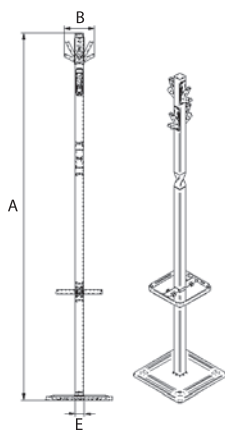

# space

components

01

main component sizes

01 space-appendiabito a colonna in tubo quadro con portaombrelli componenti in plastica  
space-coat hanger in square tube with umbrella stand and plastic components