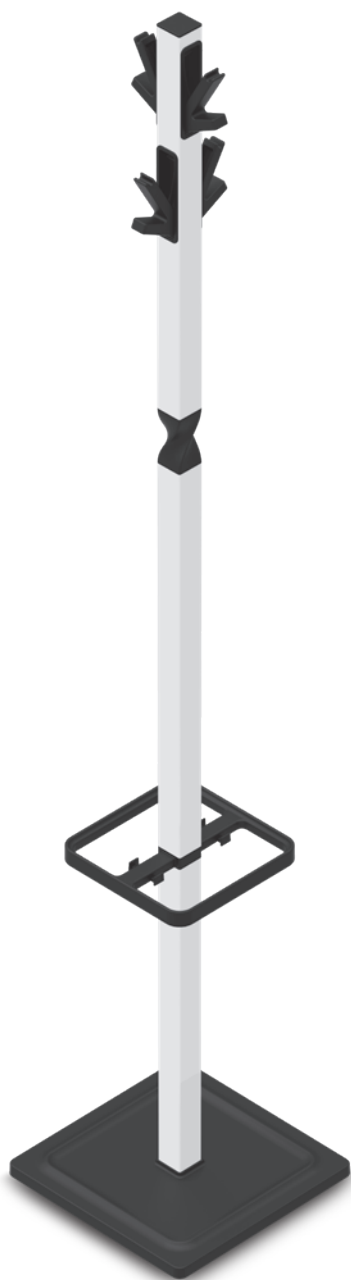

space

components

01

main component sizes

01 space-appendiabito a colonna in tubo quadro con portaombrelli componenti in plastica
space-coat hanger in square tube with umbrella stand and plastic components

code	finishing	plastic	q.kit	q.pack	a	b	c	d	e	kg.x1	vol.x1
110403-170	● nero/black	● nero/black	x1	60	1750	145	320	320	40x40	7,60	mc. 0.032
110404-170	● grigio/grey	● nero/black	x1	60	1750	145	320	320	40x40	7,60	mc. 0.032
110405-170	○ bianco/white	● nero/black	x1	60	1750	145	320	320	40x40	7,60	mc. 0.032