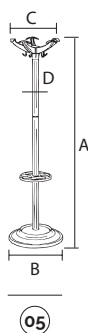

coat hangers

components

04

05

04

05

04 elix-appendiabito a colonna con portaombrelli, componenti in plastica neri
elix-coat hanger with umbrella stand, black plastic components

code	finishing	plastic	q.kit	q.pack	a	b	c	d	kg.x1	vol.x1
110403-040	● nero/black	● nero/black	x1	60	1730	450	400	50	5,00	mc. 0.045
110404-006	● grigio/grey	● nero/black	x1	60	1730	450	400	50	5,00	mc. 0.045
110405-015	○ bianco/white	● nero/black	x1	60	1730	450	400	50	5,00	mc. 0.045
110410-040	● cromato/chrome	● nero/black	x1	60	1730	450	400	50	5,00	mc. 0.045

05 elix-g-appendiabito a colonna con portaombrelli, componenti in plastica grigi
elix-g-coat hanger with umbrella stand, grey plastic components

code	finishing	plastic	q.kit	q.pack	a	b	c	d	kg.x1	vol.x1
110404-005	● grigio/grey	● grigio/grey	x1	60	1730	450	400	50	5,00	mc. 0.045
110410-039	● cromato/chrome	● grigio/grey	x1	60	1730	450	400	50	5,00	mc. 0.045

main component sizes