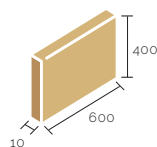

# space

components

01

main component sizes

01 space-appendiabito a colonna in tubo quadro con portaombrelli componenti in plastica  
space-coat hanger in square tube with umbrella stand and plastic components