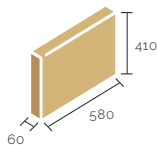

coat hangers

components

09 good-appendiabito a colonna con portaombrelli, componenti in plastica neri
good-coat hanger with umbrella stand, plastic components black

code	finishing	plastic	q.kit	q.pack	a	b	c	d	kg.x1	vol.x1
110403-050	● nero/black	● nero/black	x1	60	1720	430	330	50	5,00	mc. 0.045
110404-020	● grigio/grey	● nero/black	x1	60	1720	430	330	50	5,00	mc. 0.045
110410-030	● cromato/chrome	● nero/black	x1	60	1720	430	330	50	5,00	mc. 0.045

main component sizes