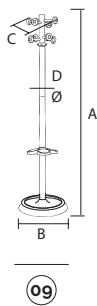

coat hangers

components

09 good-appendiabito a colonna con portaombrelli, componenti in plastica neri
good-coat hanger with umbrella stand, plastic components black

code	finishing	plastic	q.kit	q.pack	a	b	c	d	kg.x1	vol.x1
110403-050	● nero/black	● nero/black	x1	60	1720	430	330	50	5,00	mc. 0.045
110404-020	● grigio/grey	● nero/black	x1	60	1720	430	330	50	5,00	mc. 0.045
110410-030	● cromato/chrome	● nero/black	x1	60	1720	430	330	50	5,00	mc. 0.045

10 tree-appendiabito a colonna con portaombrelli, componenti in plastica neri
tree-coat hanger with umbrella stand, plastic components black

code	finishing	plastic	q.kit	q.pack	a	b	c	d	kg.x1	vol.x1
110403-065	● nero/black	● nero/black	x1	50	1730	450	300	50	4,00	mc. 0.05
110404-090	● grigio/grey	● nero/black	x1	50	1730	450	300	50	4,00	mc. 0.05
110410-070	● cromato/chrome	● nero/black	x1	50	1730	450	300	50	4,00	mc. 0.05

main component sizes