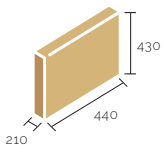

coat hangers

components

09 good-appendiabito a colonna con portaombrelli, componenti in plastica neri
good-coat hanger with umbrella stand, plastic components black

code	finishing	plastic	q.kit	q.pack	a	b	c	d	kg.x1	vol.x1
110403-050	● nero/black	● nero/black	x1	60	1720	430	330	50	5,00	mc. 0.045
110404-020	● grigio/grey	● nero/black	x1	60	1720	430	330	50	5,00	mc. 0.045
110410-030	● cromato/chrome	● nero/black	x1	60	1720	430	330	50	5,00	mc. 0.045

main component sizes