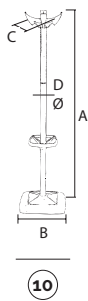

coat hangers

components

09 good-appendiabito a colonna con portaombrelli, componenti in plastica neri
good-coat hanger with umbrella stand, plastic components black

code	finishing	plastic	q.kit	q.pack	a	b	c	d	kg.x1	vol.x1
110403-050	● nero/black	● nero/black	x1	60	1720	430	330	50	5,00	mc. 0.045
110404-020	● grigio/grey	● nero/black	x1	60	1720	430	330	50	5,00	mc. 0.045
110410-030	● cromato/chrome	● nero/black	x1	60	1720	430	330	50	5,00	mc. 0.045

10 tree-appendiabito a colonna con portaombrelli, componenti in plastica neri
tree-coat hanger with umbrella stand, plastic components black

code	finishing	plastic	q.kit	q.pack	a	b	c	d	kg.x1	vol.x1
110403-065	● nero/black	● nero/black	x1	50	1730	450	300	50	4,00	mc. 0.05
110404-090	● grigio/grey	● nero/black	x1	50	1730	450	300	50	4,00	mc. 0.05
110410-070	● cromato/chrome	● nero/black	x1	50	1730	450	300	50	4,00	mc. 0.05

main component sizes